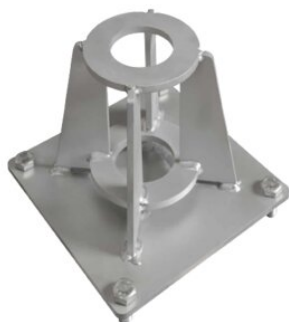

## Floor Socket for Gebuwin Swivel Davit Cranes, Zinc Plated

---

### Product information

Floor socket with zinc plating, suitable for Gebuwin Swivel Davit cranes SD.

... [Read more](#)

---

**Material:** Steel  
**Finish:** Galvanized

## Floor Socket for Gebuwin Swivel Davit Cranes, Zinc Plated