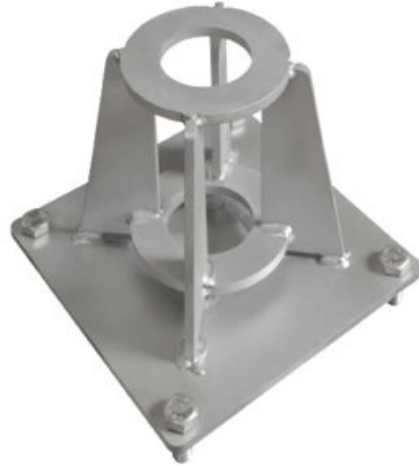

Floor Socket for Gebuwin Swivel Davit Cranes, Zinc Plated

Product information

Floor socket with zinc plating, suitable for Gebuwin Swivel Davit cranes SD.

Material: Steel

Finish: Galvanized

Part Code	Weight (kg)
609777001847	8.5