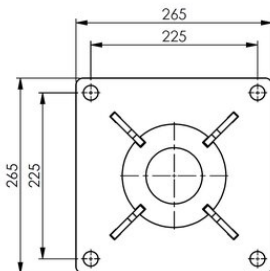

### Technical data

Part Code	Weight (kg)
609777001847	8.5